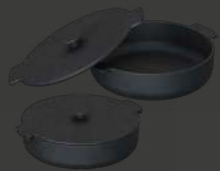

**OFYR**  
LEATHER  
APRON  
BLACK

**OFYR**  
GLOVES

**OFYR**  
GLOVES  
BROWN

**OFYR**  
GLOVES  
BLACK

**OFYR**  
CAST IRON  
CASSEROLE  
SET 21-26

**OFYR**  
CAST IRON  
CASSEROLE  
SET 21-26

**OFYR**  
STAUB  
PANS SET